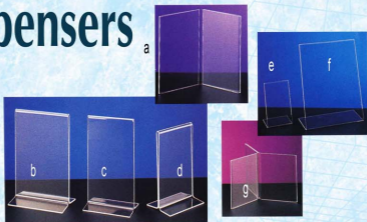

Displayettes & Dispensers

Displayettes

a. Open Book Displayette
24/cs 00012276PC

b. T-Type Displayette
24/cs 00012280PC

c. T-Type Displayette
24/cs 00008409PC

d. T-Type Displayette
24/cs 00012279PC

e. Easel Displayette
24/cs 00012278PC

f. Easel Displayette
24/cs 00012277PC

g. 3 Wing Displayette
24/cs 00008407PC
24/cs 00012282PC
24/cs 00012283PC

Beverage Dispensers

h. Beverage Dispenser. 2 gallon
Granite Charcoal 00012265PC
Granite Green 00012266PC
Granite Gray 00012264PC
Mirror 00012267PC

i. Beverage Dispenser. 1.5 gallon
Granite Charcoal 00012261PC
Granite Green 00012262PC
Granite Gray 00012260PC
Mirror 00012263PC

j. Beverage Signage
Orange Juice 00012272PC
Apple Juice 00012273PC
Iced Tea 00012274PC
Lemonade 00012275PC

k. Beverage Signage
Orange Juice 00012268PC
Apple Juice 00012269PC
Iced Tea 00012270PC
Lemonade 00012271PC

l. Octagon Drip Tray
Black 12/cs 00008413PC