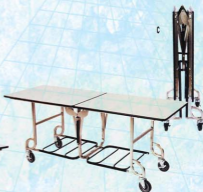

Mobile Catering Tables

Ultra Series

a. 8' Table
28-1/2"Wx97"Lx30-1/2"H
00011877PC

b. 8' Table
28-1/2"Wx97"Lx42-1/2"H
00011875PC

c. 6' Table
28-1/2"Wx73"Lx30-1/2"H
00011878PC

d. 8' Table
28-1/2"Wx73"Lx3042-1/2"H
00011876PC